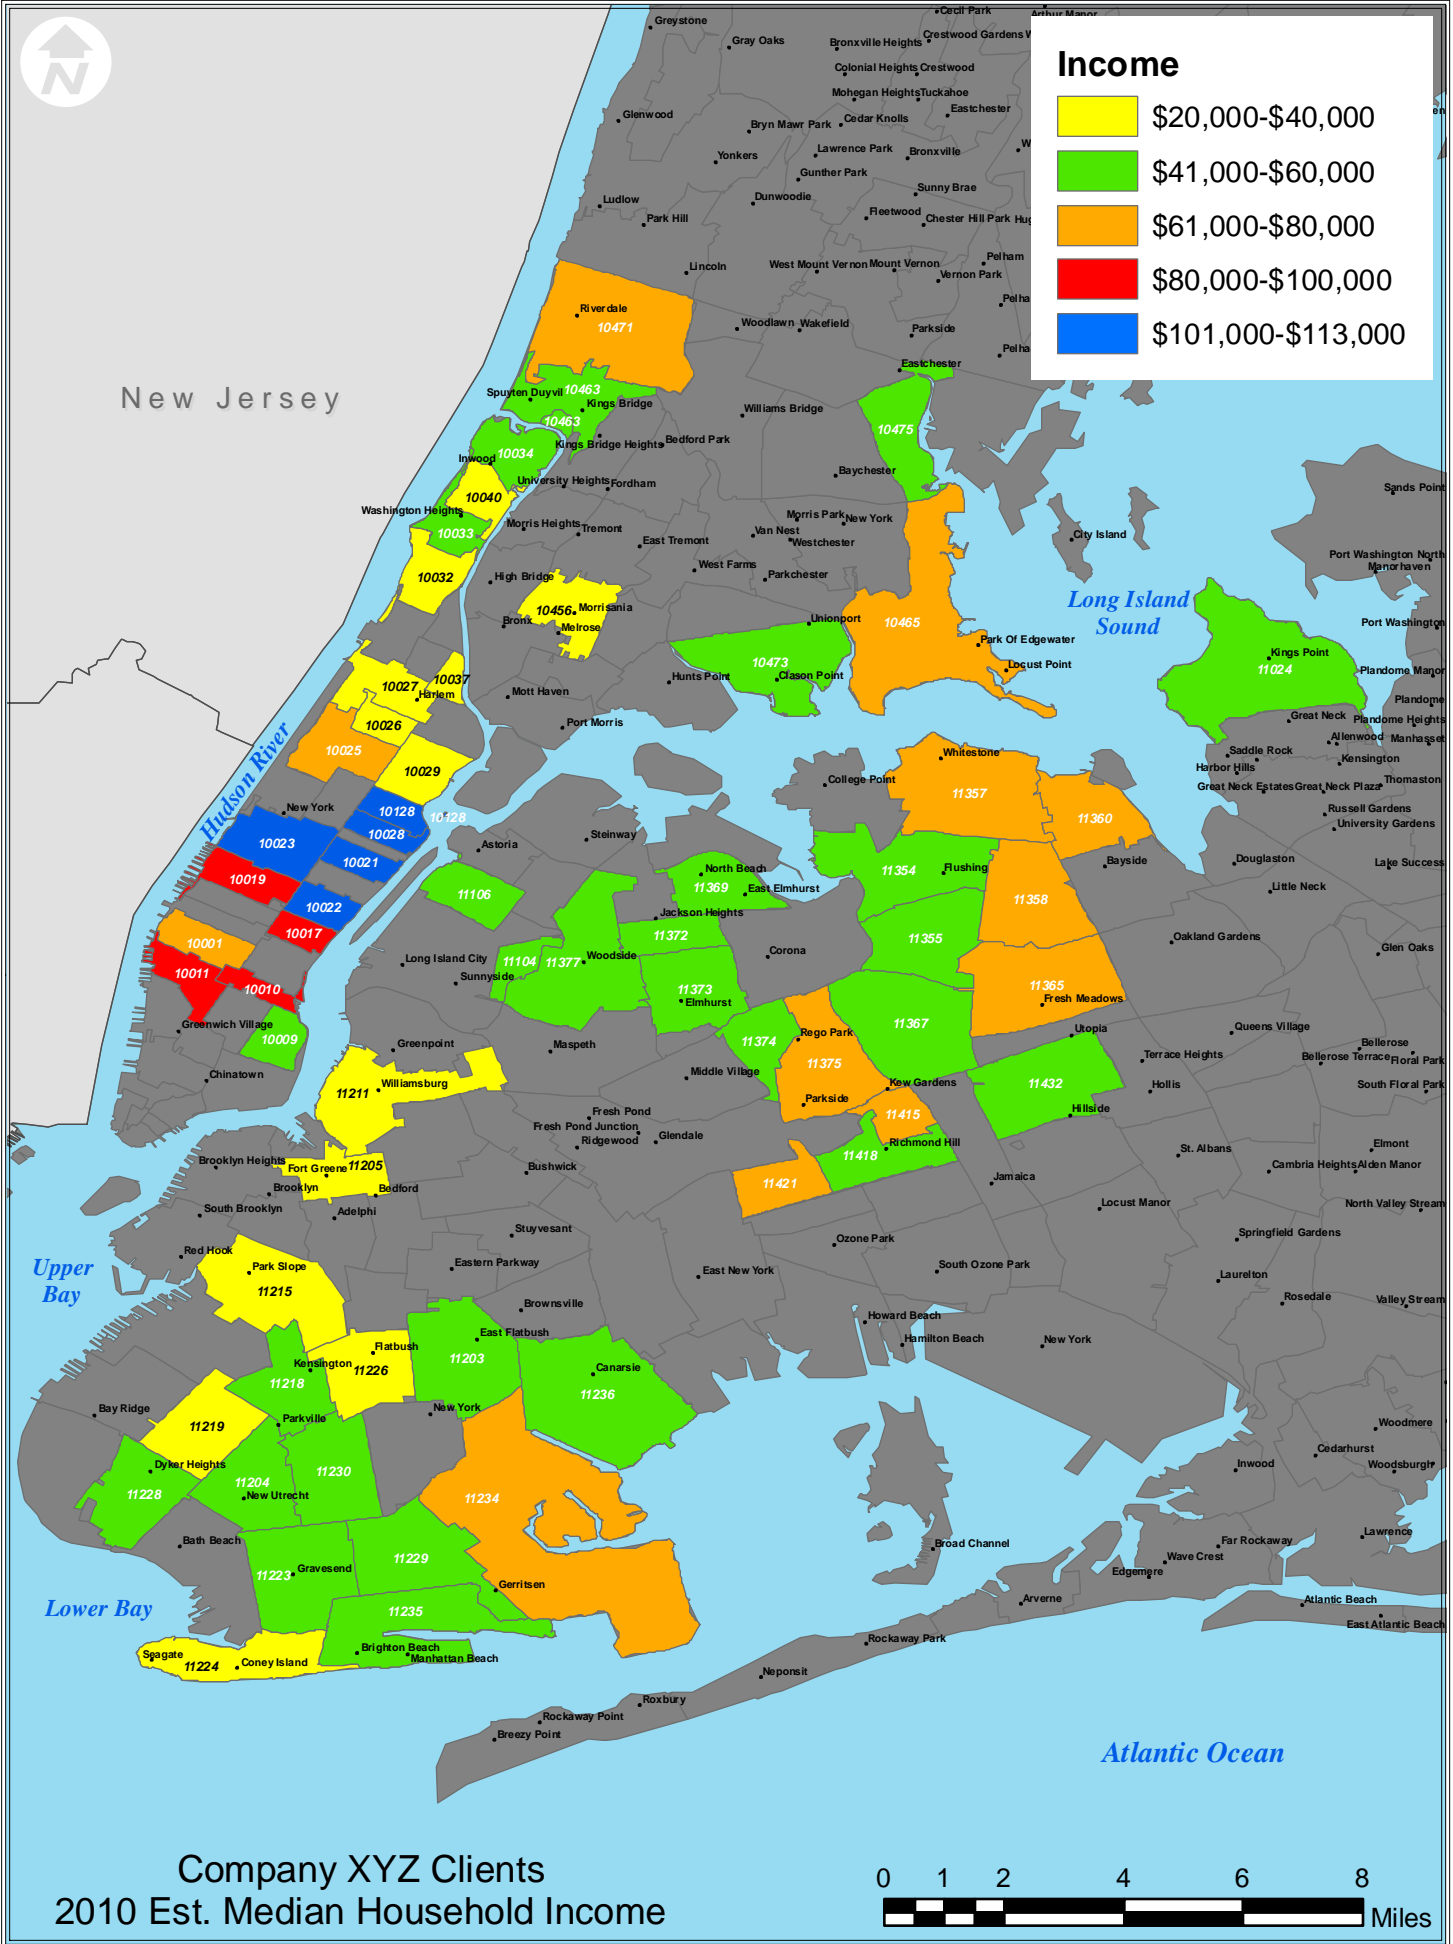

### Income

New Jersey

Long Island Sound

Upper Bay

Lower Bay

Atlantic Ocean

Company XYZ Clients  
2010 Est. Median Household Income